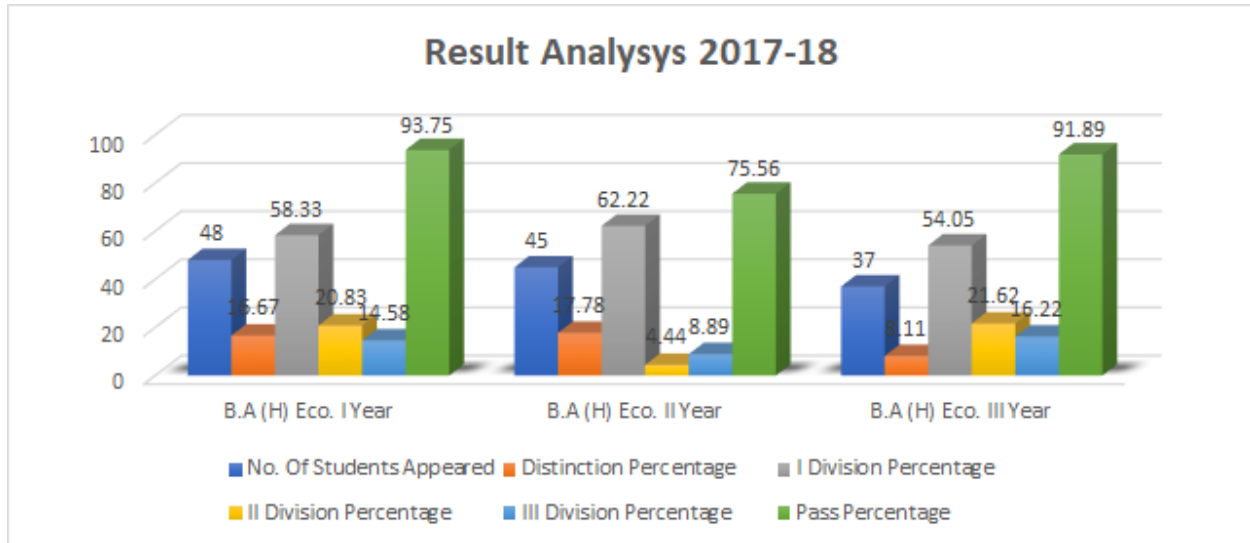

Result Analysis 2017-18

Students enrolled for Higher Education Program

Batch 2015-2018

S.No.	Name of Student	Name of Institute
1	Pranjali	Gokhale Institute of Politics and Economics
2	Priyanshi Chaudhary	Gokhale Institute of Politics and Economics
3	Shefali Gupta	Madras school of Economics
4	Ritika Jain	IIM Indore
5	Mahima	Jamia Millia Islamia
6	Megha	Indira Gandhi institute of development and research
7	Kanupriya Sharma	Centre for development studies
8	Anjali Sharma	Hyderabad central university
9	Nayan	GIPE