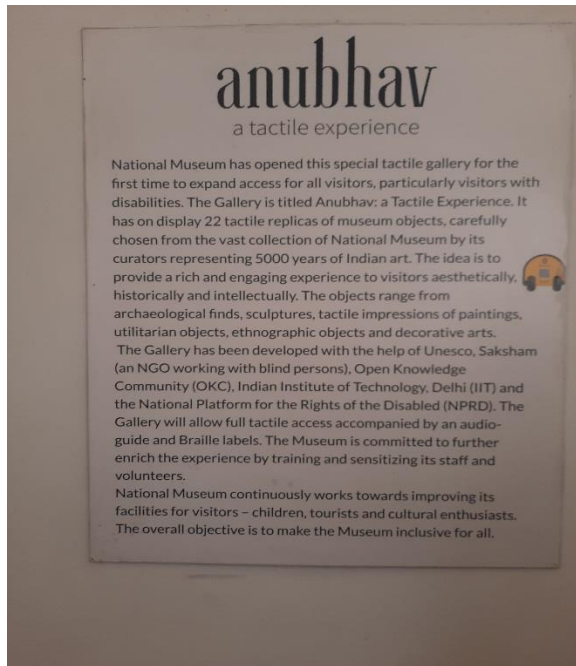

Mentoring/Counselling Session

An interactive counselling session was organized for our students in collaboration with SAMVEDNA Institute, its Director Ms Kusum Bhutani discussed various issues with the students in addition she also focussed on personal hygiene and as part of that she distributed sanitary napkins to the students.

Braille Day

On 4th January 2023, BRAILLE DAY was celebrated by organizing a workshop on "CREATING ACCESSIBLE CONTENT" in collaboration with SAKSHAM. The students were trained to convert content into accessible format.

SAMARTH THE ENABLING
 UNIT OF
 JANKI DEVI MEMORIAL COLLEGE
 in collaboration with
SAKSHAM
 is organizing
**Digital Empowerment
 Session**
 for
**Differently Abled
 Students**

 Date : 05th April, 2023
 Time : 2 : 30 pm
 Venue : Library

Study Tour

The students of Enabling Unit were taken for an annual study tour to the National Museum on 13th April 2023. The students were guided by the coordinators and teachers regarding the various exhibits on display at the museum. The students went through the ANUBHAV gallery which has been especially designed for persons with disabilities. The students had an enriching learning experience at the museum.