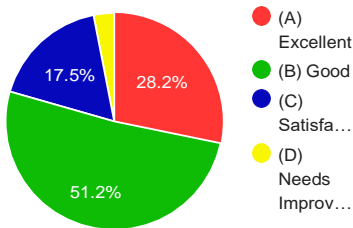

College Canteen: Food

Lift/Ramps for students with disability

College Website

Administrative staff

Administrative Efficiency

Regularity of Classroom Lectures

Tutorials

Teaching Methodology

Faculty-Student Committee

Teacher support for participation in activities inside/outside the college

Teacher support for participation in sports activities inside/outside the college

Encouragement to use library resources