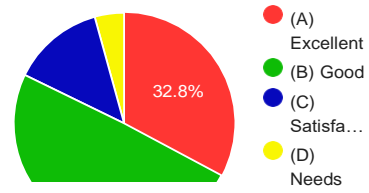

College Canteen: Food

Lift/Ramps for students with disability

College Website

Administrative staff

Administrative Efficiency

Regularity of Classroom Lectures

Tutorials

Teaching Methodology

Faculty-Student Committee

Teacher support for participation in activities inside/outside the college

Teacher support for participation in sports activities inside/outside the college

Encouragement to use library resources