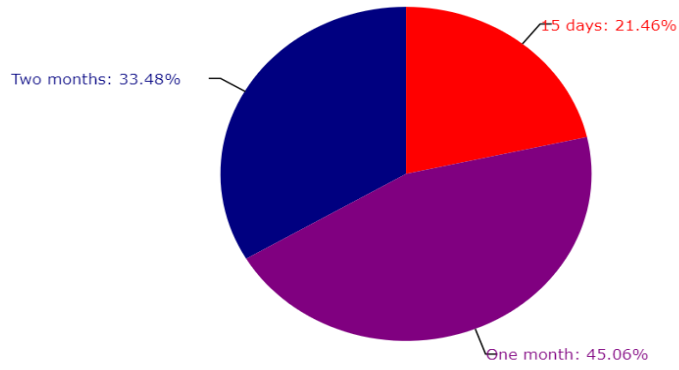

Do you think the course curriculum helps you fulfill your academic and career objectives?

How keen are you to get a job immediately after graduation?

In what sector would you be interested in working after B.A. B.Sc. B.Com?

How keen are you to enrol for internships?

What should be the duration of the internship?

The nature of internships preferred by you?