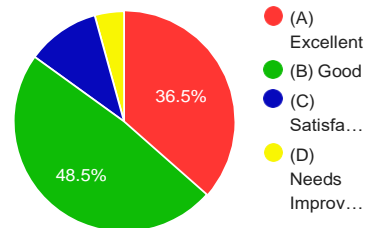

College Canteen: Food

Lift/Ramps for students with disability

College Website

Administrative staff

Administrative Efficiency

Regularity of Classroom Lectures

Tutorials

Teaching Methodology

Faculty-Student Committee

Teacher support for participation in activities inside/outside the college

Teacher support for participation in sports activities inside/outside the college

Encouragement to use library resources