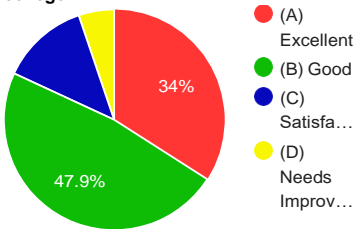

College Canteen: Food

Lift/Ramps for students with disability

College Website

Administrative staff

Administrative Efficiency

Regularity of Classroom Lectures

Tutorials

Teaching Methodology

Faculty-Student Committee

Teacher support for participation in activities inside/outside the college

Teacher support for participation in sports activities inside/outside the college

Encouragement to use library resources