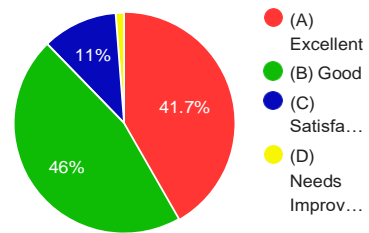

College Canteen: Food

Lift/Ramps for students with disability

College Website

Administrative staff

Administrative Efficiency

Regularity of Classroom Lectures

Tutorials

Teaching Methodology

Faculty-Student Committee

Teacher support for participation in activities inside/outside the college

Teacher support for participation in sports activities inside/outside the college

Encouragement to use library resources