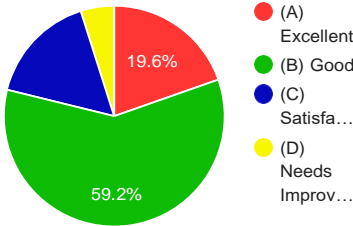

College Canteen: Food

Lift/Ramps for students with disability

College Website

Administrative staff

Administrative Efficiency

Regularity of Classroom Lectures

Tutorials

Teaching Methodology

Faculty-Student Committee

Teacher support for participation in activities inside/outside the college

Teacher support for participation in sports activities inside/outside the college

Encouragement to use library resources