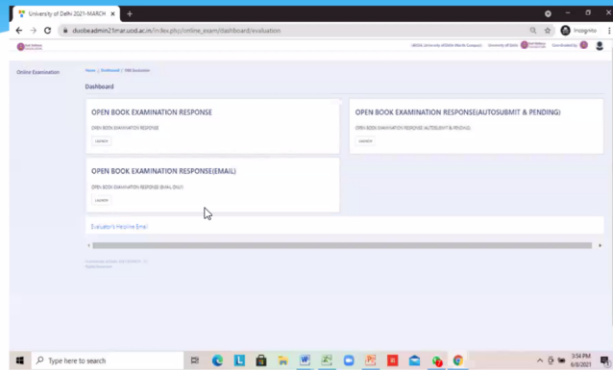

OBE PORTAL ACCESS PROCEDURE