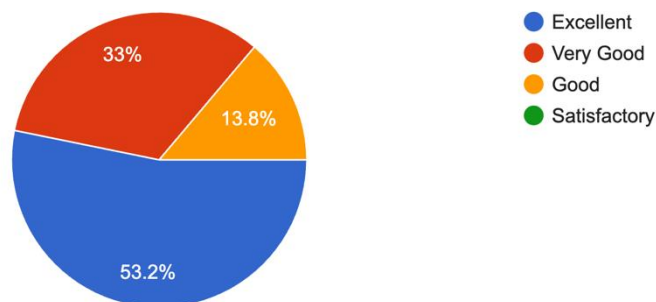

94 responses

How will you rate the presentation/ communication of the resource person?

94 responses

How will you rate your overall experience of the session?

94 responses

**Geotagged pictures of the event with captions (*Geotagged if offline, Screenshots if online*):**