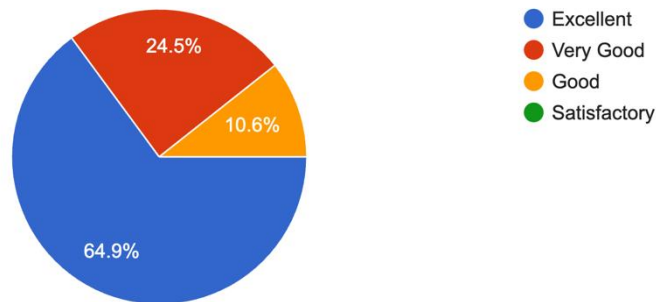

How will you rate the content/ coverage of the session?

94 responses

How will you rate the presentation/ communication of the resource person?

94 responses