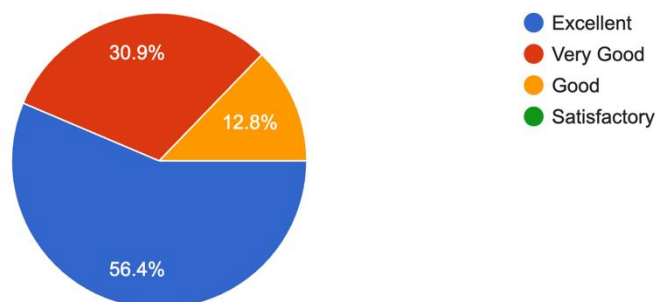

94 responses

How will you rate the presentation/ communication of the resource person?

94 responses

How will you rate your overall experience of the session?

94 responses

**Geotagged pictures of the event with captions (*Geotagged if offline, Screenshots if online*):**